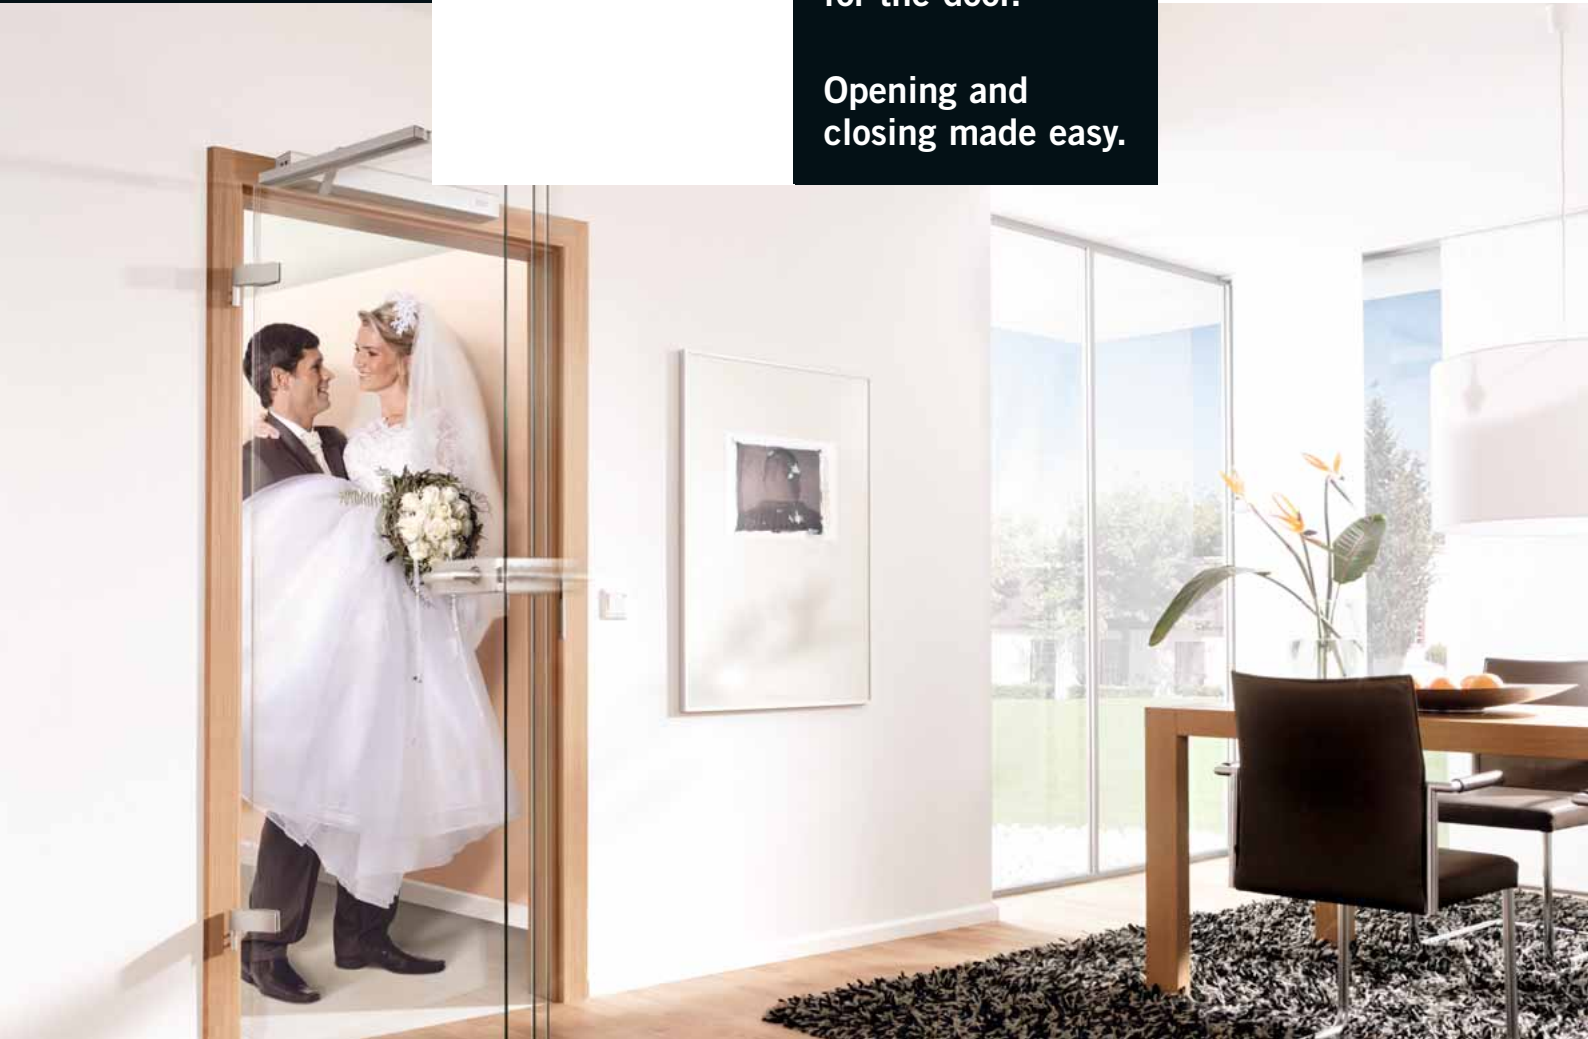

PORTEO

The Plus
for the door.

Opening and
closing made easy.

PORTEO. For more door convenience.

The PORTEO is the new, convenient way of getting doors to open effortlessly and then to safely close again. Automatically, quietly, reliably – and at an attractive price. The ideal assistant for everybody day in, day out. Its compact, elegant design is as impressive as its high-tech engineering. And its operation is remarkably easy. The PORTEO can be flexibly adapted to individual requirements. And as a further plus point: all this convenience and safety is easy to install and ready to connect. Thanks to its “Plug&Go” function.