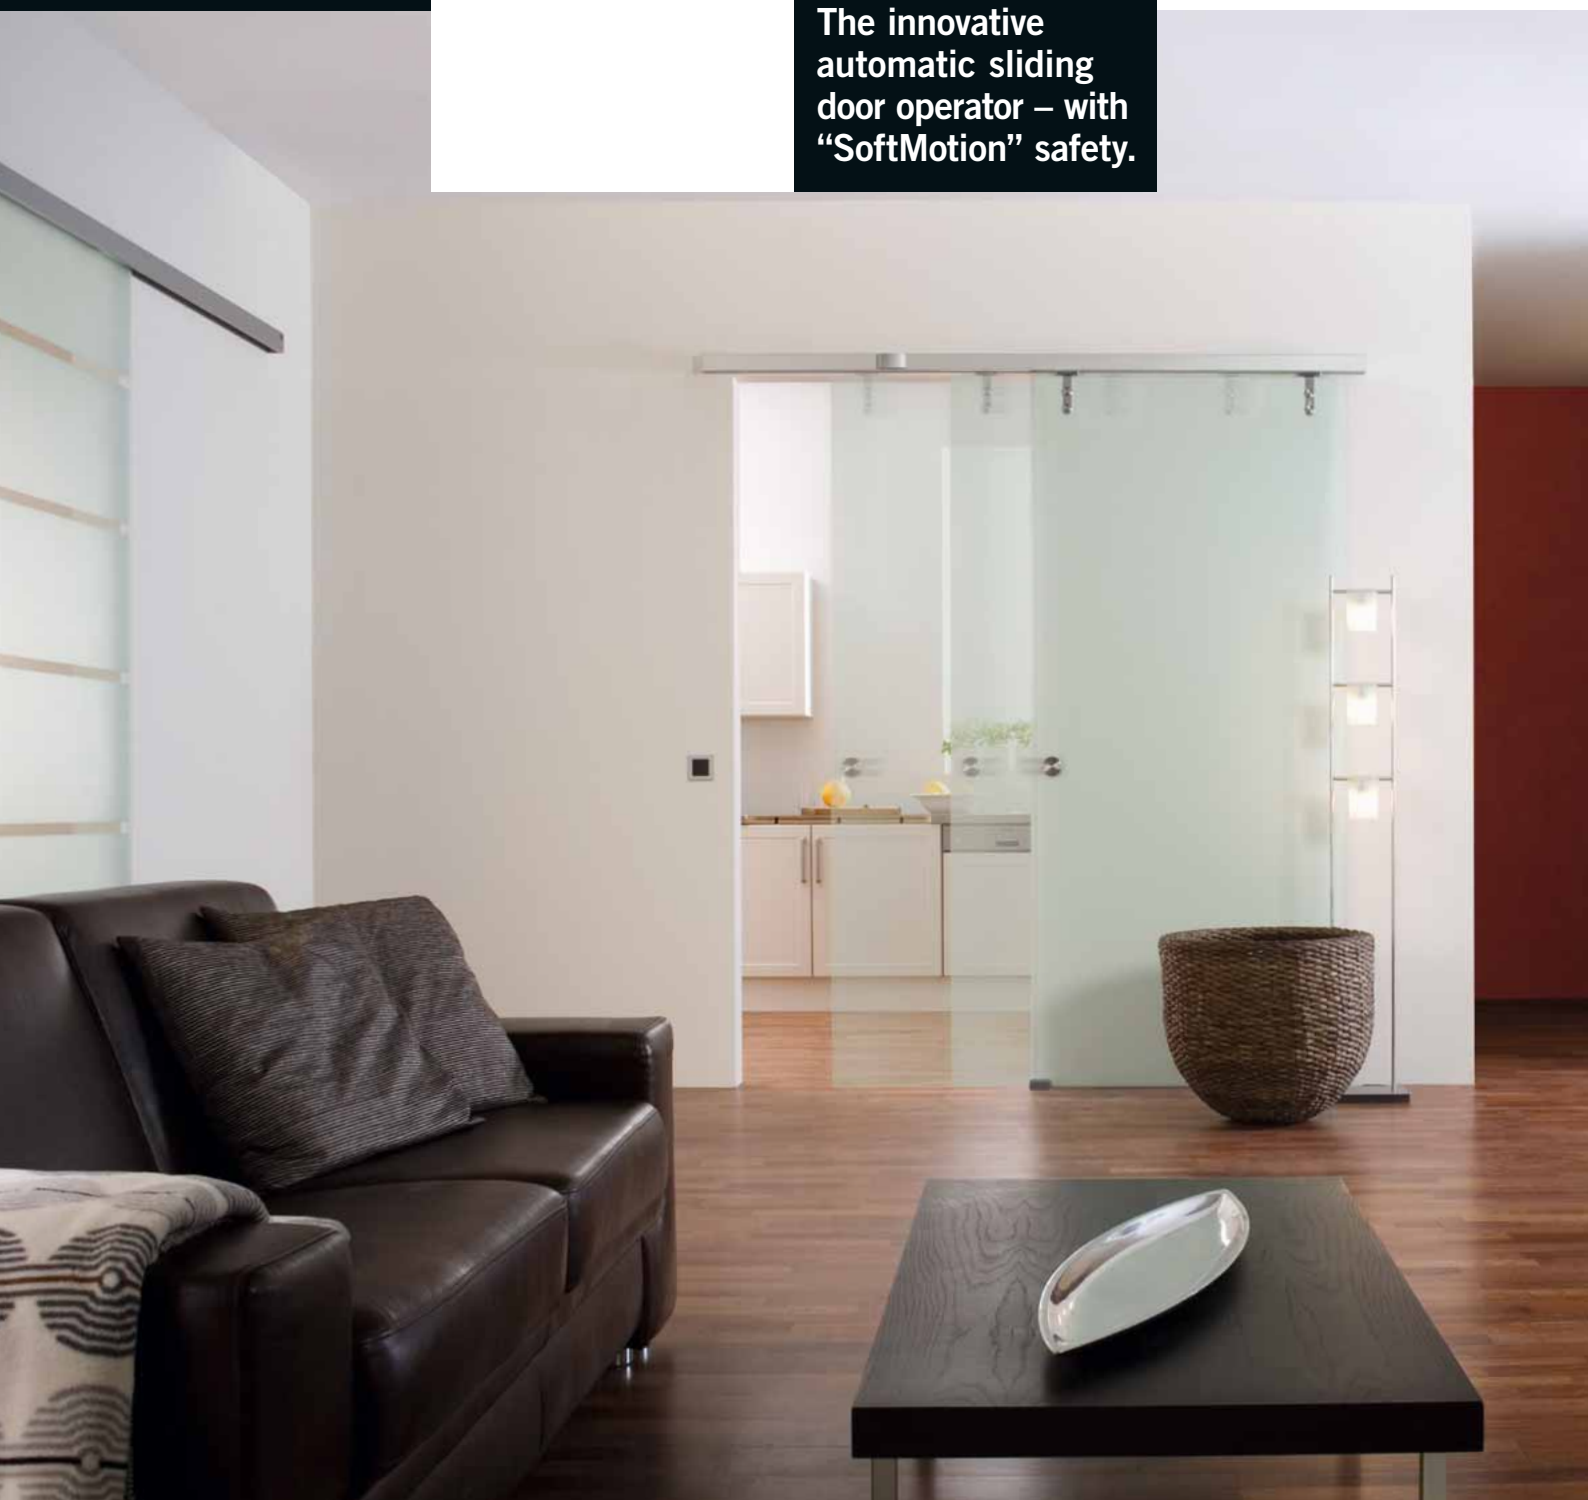

CS 80 MAGNEO

The innovative
automatic sliding
door operator – with
“SoftMotion” safety.

Beautiful
interior sliding
doors.

With
“SoftMotion”
safety.

Intelligent technology to realise individual interior designs:
the CS 80 MAGNEO automatic sliding door operator.